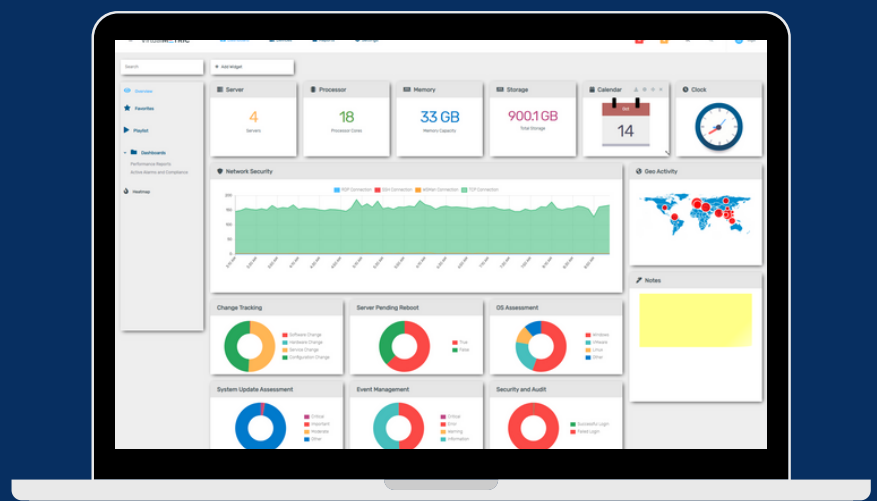

ULTIMATE CHECKLIST

Key VMware Metrics To Monitor

ULTIMATE CHECKLIST

Key VMware Metrics To Monitor

Memory ballooning & Swapping

CPU Undersized & CPU Oversized

Memory Undersized & Memory Oversized

Large And Old VM Snapshots

Idle VMs

VM Disk I/O Operations Per Second
And Throughout

Storage Capacity

Network Connectivity

Hardware Health Status VM
Resource Usage

Quick Win:

In VirtualMetric you can monitor all
the metrics on a single dashboard